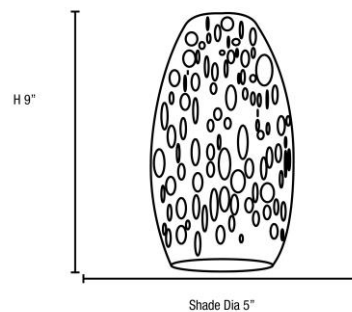

FIXTURE	BACKPLATE / CANOPY
Length:	Length
Width:	Width:
Diameter	Diameter:
Height: 9"	Height: 1.25"
Extension:	
Overall Height: 11-150"	

TECHNICAL SPECIFICATIONS

SPECIFICATIONS

Frame Material: Metal
Diffuser Material: Glass
Lamping Type: E-26 (Replaceable LED Jbox: Standard
Lamping Base: E-26 Lamp Wattage: 10 W
Lamp Quantity: 1 Total Wattage: 10 W
Voltage: 120v Lamps Included: Yes

Additional Notes:

Brushed steel finish paired with 12 feet of clear cord; Custom Finish
5 Piece Minimum Order Quantity

Project Name: _____

Location: _____

Type: _____

Quantity: _____

Notes: _____

LINE DRAWING